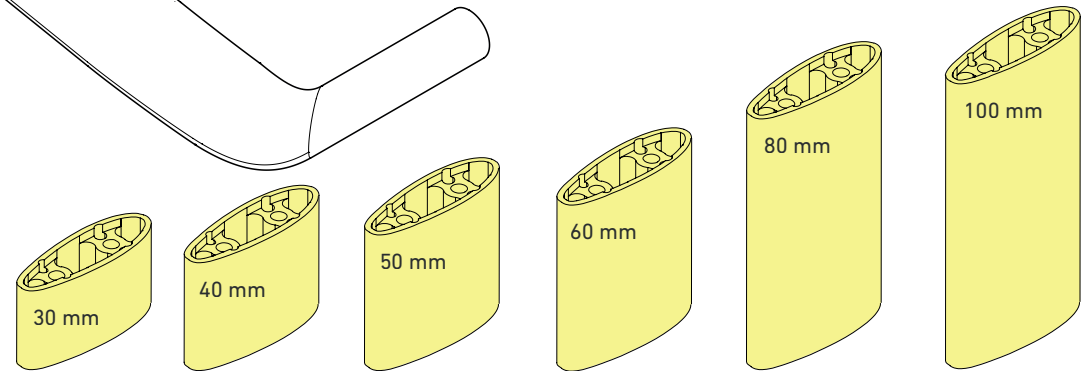

AERO
FLYER

AERO BAR: ASSEMBLY & TUNING OPTIONS

DANGER

Risk of accident due to improperly installed components!

Improperly installed components can loosen during the ride!

- The installation must be carried out according to the instructions in this manual.
- If in doubt consult the ROSE service or a qualified bicycle mechanic.