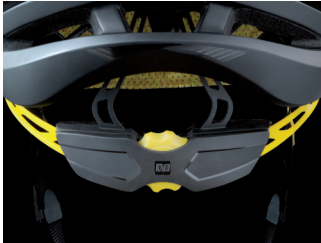

Ergo Shape:

- Optimised inside shape of the helmet fits most heads – developed using pressure measurements, in order to achieve an anatomically favourable shape.
- Minimalistic, elegant helmet shape saves weight.

Ergo Hold retention system:

- Ergonomically shaped, anti-slip Dual Density twist knob offers 6 cm width adjustment – even while riding.
- Integrated Ergo padding for optimal comfort and moisture management.

Ergo Fit (pro) padding:

- Progressive padding for a secure hold without pressure marks – with antibacterial X-Static technology to prevent odour buildup.
- Open-porous, low-density foam absorbs moisture from the skin, while thicker foam provides good support.